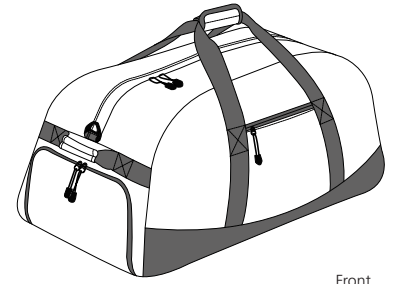

Oversized Duffel

PORT AUTHORITY®

Front

Back

Shoulder Strap

BG73

- * 600 denier polyester * Quality zippers, webbing and durable plastic rims
- * Bottom board for shape retention * Waterproof shoe/wet pocket
- * Front and inside zipper pockets

Finished Measurements in Inches

Outside Dimensions	W 31" x H 15" x D 15"
Cubic Inches	7000
Shoulder Strap	L 155.5"
Shoe Pocket	L 18.5" x W 14.5" x H 7.5"
Ideal Areas for Decoration	front pocket, above front pocket, full back