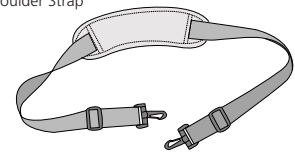

Oversized Duffel

PORT AUTHORITY®

Front

Back

Shoulder Strap

BG73

- * 600 denier polyester * Quality zippers, webbing and durable plastic rims
- * Bottom board for shape retention * Waterproof shoe/wet pocket
- * Front and inside zipper pockets

Finished Measurements in Inches

Outside Dimensions	W 31" x H 15" x D 15"
Cubic Inches	7000
Shoulder Strap	L 155.5"
Shoe Pocket	L 18.5" x W 14.5" x H 7.5"
Ideal Areas for Decoration	front pocket, above front pocket, full back