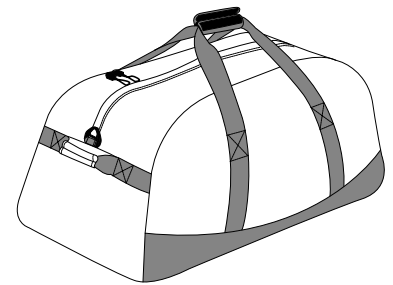

Oversized Duffel

PORT AUTHORITY®

Front

Back

Shoulder Strap

BG73

- * 600 denier polyester * Quality zippers, webbing and durable plastic rims
- * Bottom board for shape retention * Waterproof shoe/wet pocket
- * Front and inside zipper pockets

Finished Measurements in Inches

Outside Dimensions	W 31" x H 15" x D 15"
Cubic Inches	7000
Shoulder Strap	L 155.5"
Shoe Pocket	L 18.5" x W 14.5" x H 7.5"
Ideal Areas for Decoration	front pocket, above front pocket, full back